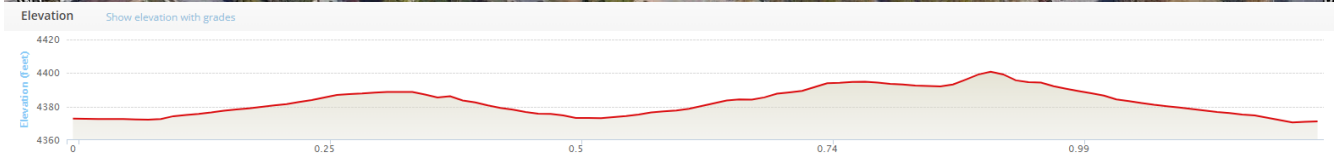

## 5 km Course

First loop 1k

Second loop 2km

Third loop 2km

# 2 km Loop Course Map